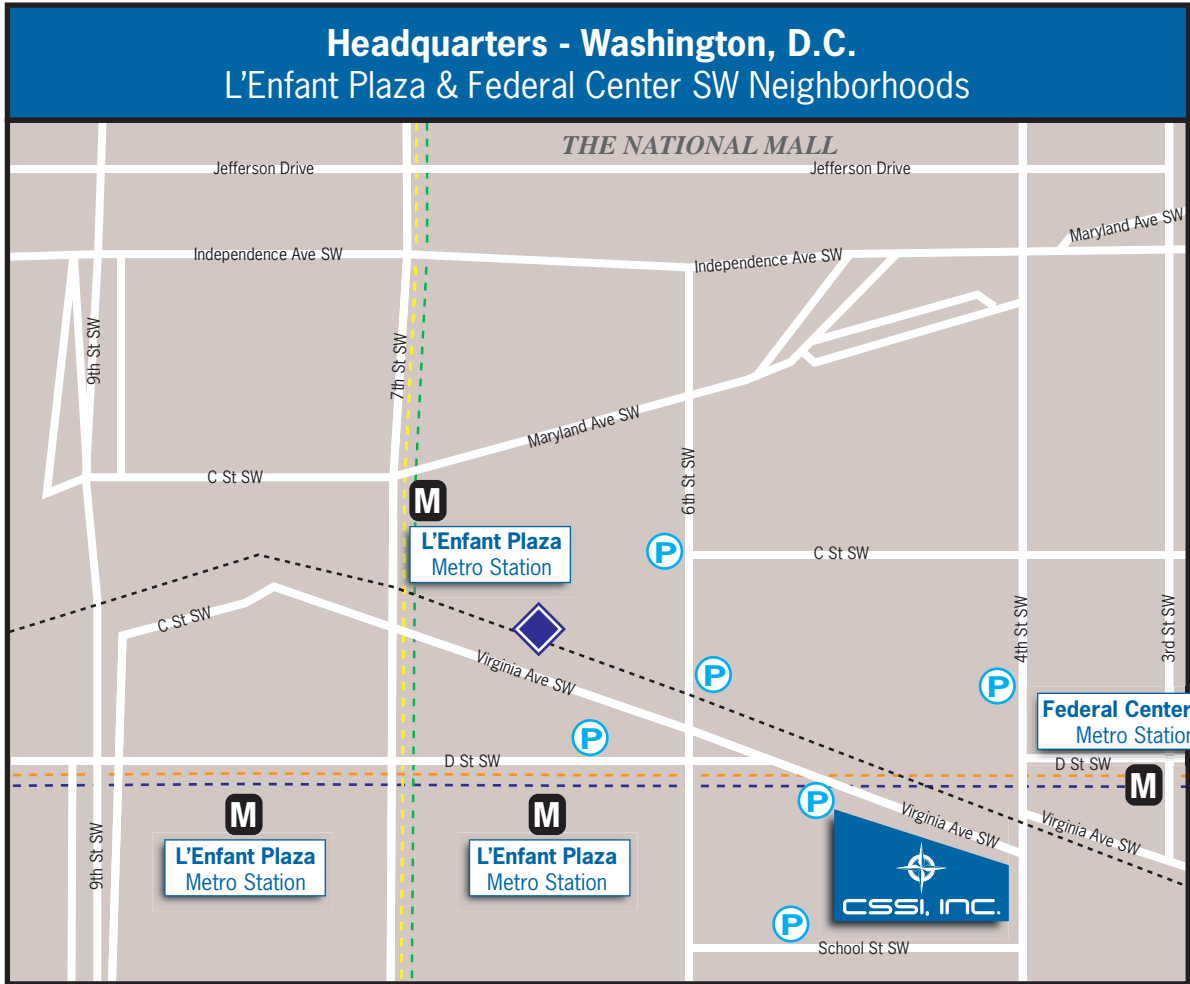

400 Virginia Avenue, SW
 Suite 210
 Washington, DC 20024

202.863.2175 office
 202.863.7400 fax
 info@cssiinc.com
 www.cssiinc.com

- M** L'Enfant Plaza Metro Station Entrances ●●●●
Blue Line, Orange Line, Green Line & Yellow Line
- M** Federal Center SW Metro Station Entrances ●●
Blue Line, & Orange Line

- ◆** Virginia Railway Express Station
- P** Public Parking

400
VIRGINIA
AVENUE

Directions

295 North Exit 295 North onto 395 South. Take the 6th St exit. Take a right onto D St SW, which merges with Virginia Ave after the light. **400 Virginia Ave SW** is located at the corner of 4th St SW.

295 South Exit 295 South onto Exit 3B/Howard Rd SE. Take a right at the light and merge onto South Capital St. Take the 395 South exit and exit off at 6th St SW. Take a right onto D St SW, which merges with Virginia Ave after the light. **400 Virginia Ave SW** is located at the corner of 4th St SW.

395 North Exit 395 North onto the L' Enfant Plaza Promenade. Take a right onto D St SW, which merges with Virginia Ave after the light. **400 Virginia Ave SW** is located at the corner of 4th St SW.