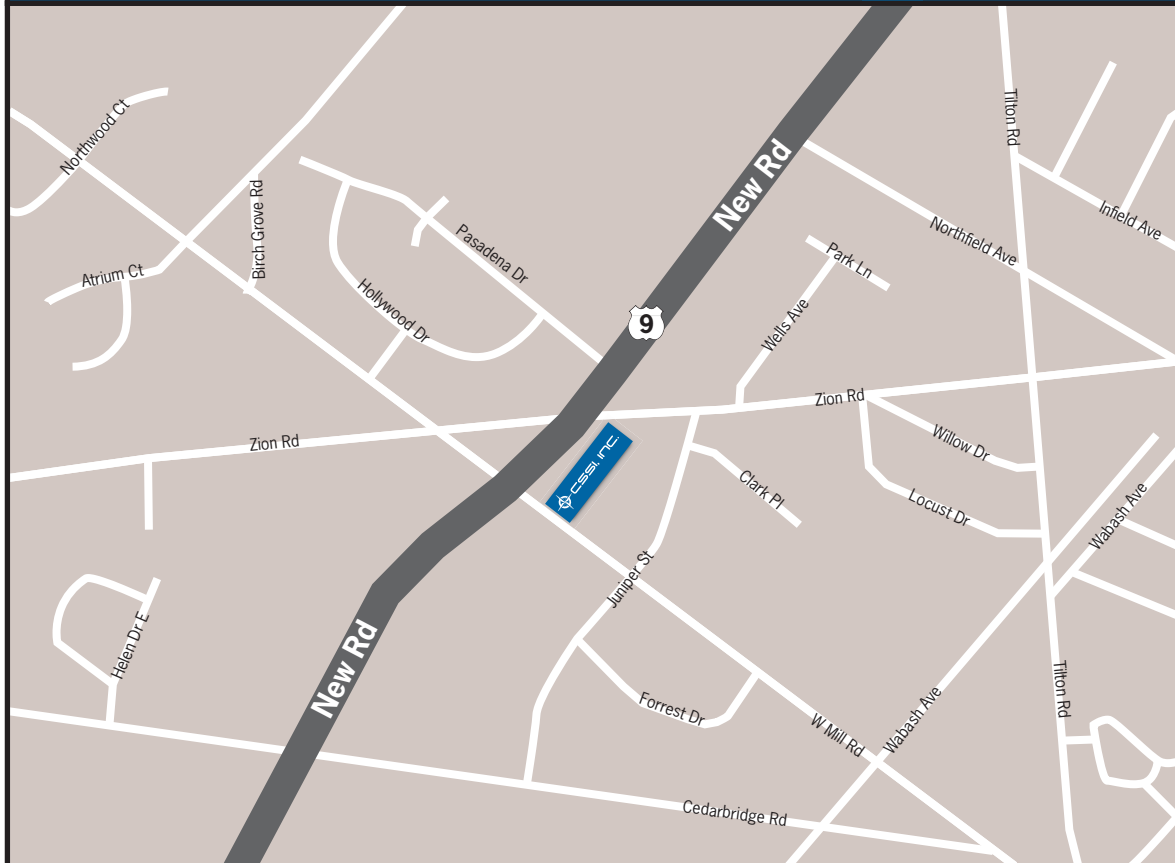

## Northfield, New Jersey

## Directions

### From Delaware Memorial Bridge

1. Cross the Delaware Memorial Bridge
2. Stay to the right and follow signs to I-295 North, Camden, Trenton
3. After 25 miles stay in the center lane and exit to the right following signs to I-295 North, To I-76, Trenton
4. Stay in left lane on exit ramp, when able, shift one lane to the left
5. Take Exit 1C to the right, stay to the left,
6. Make a left at the stop sign, cross over the highway and take the first right turn back on to the highway
7. Follow signs for Route 42, Atlantic City
8. After 7 miles on Route 42 stay to the left and follow signs to the Atlantic City Expressway
9. At mile 7/Exit 7S, take the Garden State Parkway South
10. Take exit 36 Northfield/Margate
11. Exit ramp puts you on Tilton Road South/East
12. Take a right after 1.7 miles at 5th traffic light on Route 9/New Rd.
13. After 0.5 miles, just before traffic light, take a turn left into CSSI office parking lot.